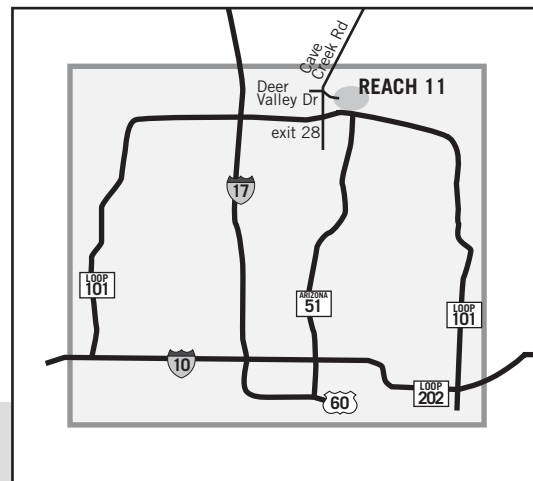

# MAP OF REACH 11 FIELDS

Deer Valley Dr

Cave Creek Rd

WEST

11 12

13 14

15 16

17 18

4 Results

X Porta Johns

REACH 11

NIRSA  
PHOENIX, ARIZONA  
NOVEMBER 17-19, 2011  
NCCS NATIONAL  
SOCCER  
CHAMPIONSHIPS

The main site map shows 18 numbered fields arranged in a grid. Fields 11-14 are in the top-left section, 15-18 in the middle-left. Fields 1-4 are in the top-right, 5-7 in the middle-right, and 8-10 in the bottom-right. A 'Tournament Desk' is located between fields 14 and 15. A 'Trainer Tent' (2) is between fields 14 and 15. 'Concessions' (3) and 'Results' (4) are near field 14. 'Porta Johns' (X) are located near fields 11, 14, 16, 18, and 7. The map is bounded by Deer Valley Dr to the north and Cave Creek Rd to the west. The 'REACH 11' logo is in the bottom-left, and the 'NIRSA NCCS National Soccer Championships' logo is in the bottom-center.