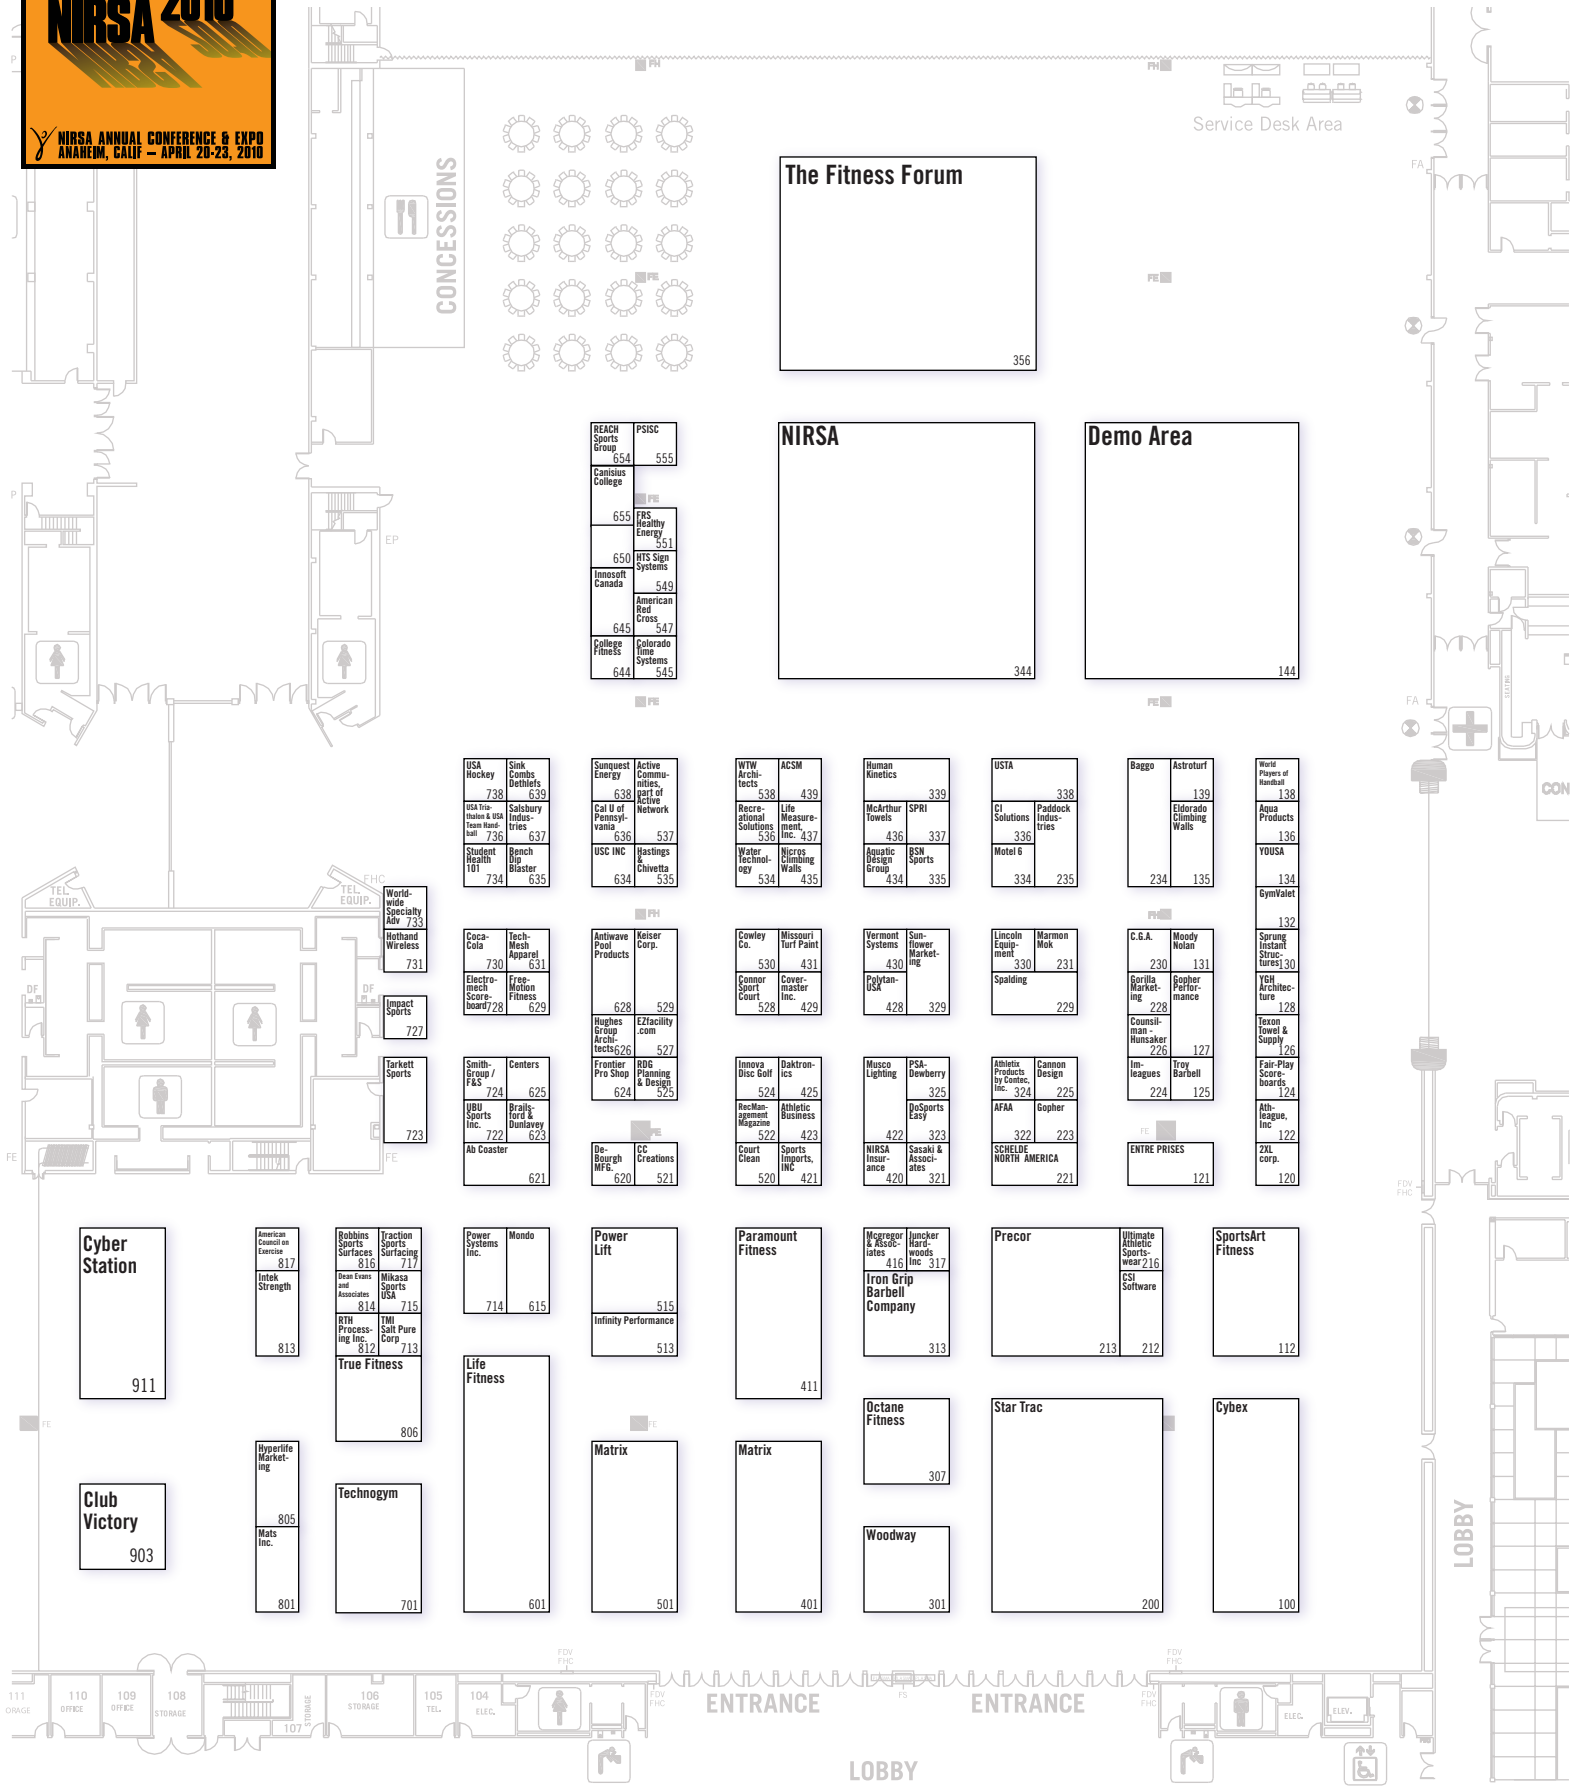

ENDLESS OPPORTUNITIES

NIRSA ANNUAL CONFERENCE & EXPO
ANAHEIM, CALIF - APRIL 20-23, 2010

NIRSA Annual Conference & Recreational Sports Exposition

April 20-23, 2010 • Anaheim Convention Center in Anaheim, California

Service Desk Area

CONCESSIONS

The Fitness Forum
356

NIRSA
344

Demo Area
144

REACH Sports Group 654	PSISC 555
Canisius College 655	FRS Healthy Energy 551
Imosoft Canada 650	HTS Sign Systems 549
College Fitness 644	American Red Cross 547
	Colorado Temp Systems 545

Human Kinetics 339	USTA 338
McArthur Towels 436	SPRI 337
Aquatic Design Group 434	BSN Sports Group 335

CI Solutions 336	Padlock Industries 336
Motel 6 334	

Baggio 234	Astroturf 139
	Eldorado Climbing Walls 135

World Players of Handball 138
Aqua Products 136
YOUSA 134
GymValet 132

Coca-Cola 730	Tech-Mesh Apparel 631
Electromech Scoreboard 728	Free-Motion Fitness 629

Cowley Co. 530	Missouri Turf Paint 431
Connor Sport Court 528	Cover-master Inc. 429

Vermont Systems 430	Sun-Flower Marketing 329
Polytan-USA 428	

Lincoln Equipment 330	Marmon Mok 231
Spalding 229	

Smith Group / F&S 724	Centers 625
UBU Sports Inc. 722	Brailford & Demorey 623
Ab Coaster 621	

Musco Lighting 422	PCA Dewberry 325
NIRSA Insurance 420	Sasaki & Associates 321

Athletic Products by Geline, Inc. 324	Canon Design 225
AFAA 322	Gopher 223
SCHLDEL NORTH AMERICA 221	

Entre Prises 121

Ultimate Athletic Sports-wear 216	CSI Software 213

SportsArt Fitness 112

Cyber Station
911

American Council on Exercise 817	Intek Strength 813

Robbins Sports Surfaces 816	Traction Surfacing 717
Dean Exams and Associates 814	Mikasa Sports USA 715
RIN Processing Inc. 812	TMI Salt Pure Corp 713
True Fitness 806	

Power Systems Inc. 714	Mondo 615

Power Lift 515
Infinity Performance 513

Paramount Fitness
411

McGregor & Associates 416	Junker Hardwoods 317
Iron Grip Barbell Company 313	

Precor
213

Star Trac 200

Cybox 100

Club Victory
903

Hyperlife Marketing 805	Mats Inc. 801
Technogym 701	

Life Fitness
601

Matrix
501

Matrix
401

Octane Fitness
307

Woodway
301